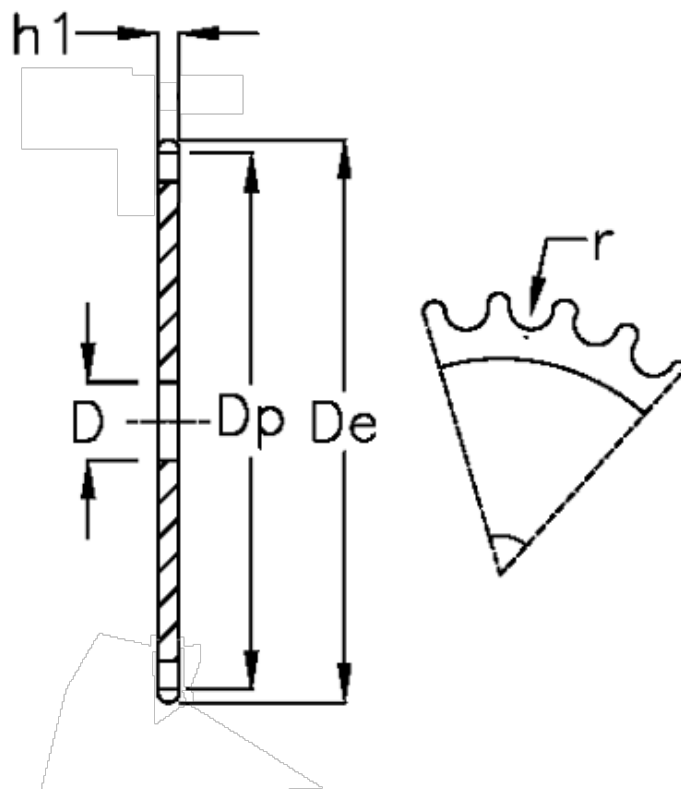

Article number: 616021009080

Description: Plate wheel 20 B-1 Z=80 simplex

Measures

C	= 4
D	= 30
De	= 823.9
Dp	= 808.72
For chain size	= 1 1/4 x 3/4
For chain type	= 20 B-1
h1	= 18.5
Number of teeth	= 80

r = 19.05